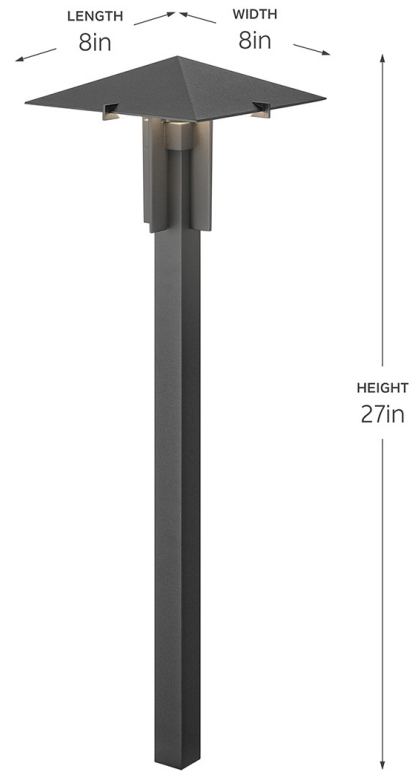

SPECIFICATIONS

Certifications/Qualifications

ADA Compliant	No
Prop65	No
DarkSky Approved	No
Location Rating	Wet
	kichler.com/warranty

Dimensions

Height	26.5"
Length	8"
Width	8"
Weight	3 LBS

Electrical

Input Voltage	12 V

Light Source

Light Source	Integrated LED
Lamp Included	Integrated
# Of Bulbs/LED Modules	3
Max Or Nominal Watt	2 W
Max Wattage/Range	2
Dimmable	No

Photometrics

Color Temperature Range	2700K
Color Rendering Index (CRI)	80
Delivered Lumens	160 L
Delivered Efficacy (Lumens/Watt)	80
Rated Life	40000 hours

Mounting/Installation

Interior/Exterior	Exterior Product
Mounting Style	GROUND STAKE
Mountable On Wall Or Ceiling	No
Mounting Weight	3 LBS
Modular	No
Lead Wire Length	24
Wire Connectors	Wire Nuts

FIXTURE ATTRIBUTES

Housing/Glass

Primary Material	Aluminum

Product/Ordering Information

Sku	15803BKT27R
Finish	Textured Black
UPC	783927044271

ALSO IN THIS FAMILY